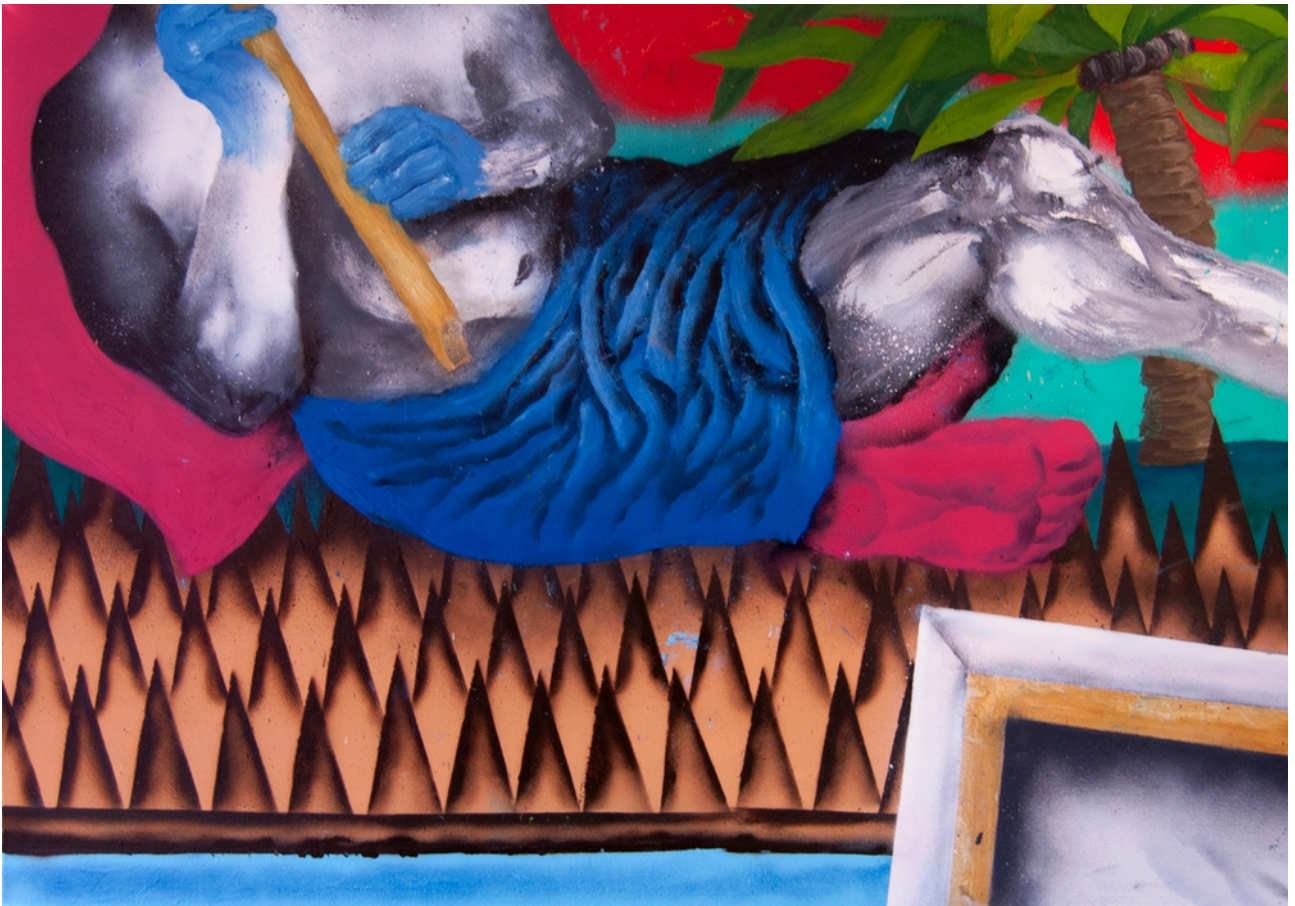

The Painting's Conception
2015

oil and spray on canvas
70 x 100 cm
unique