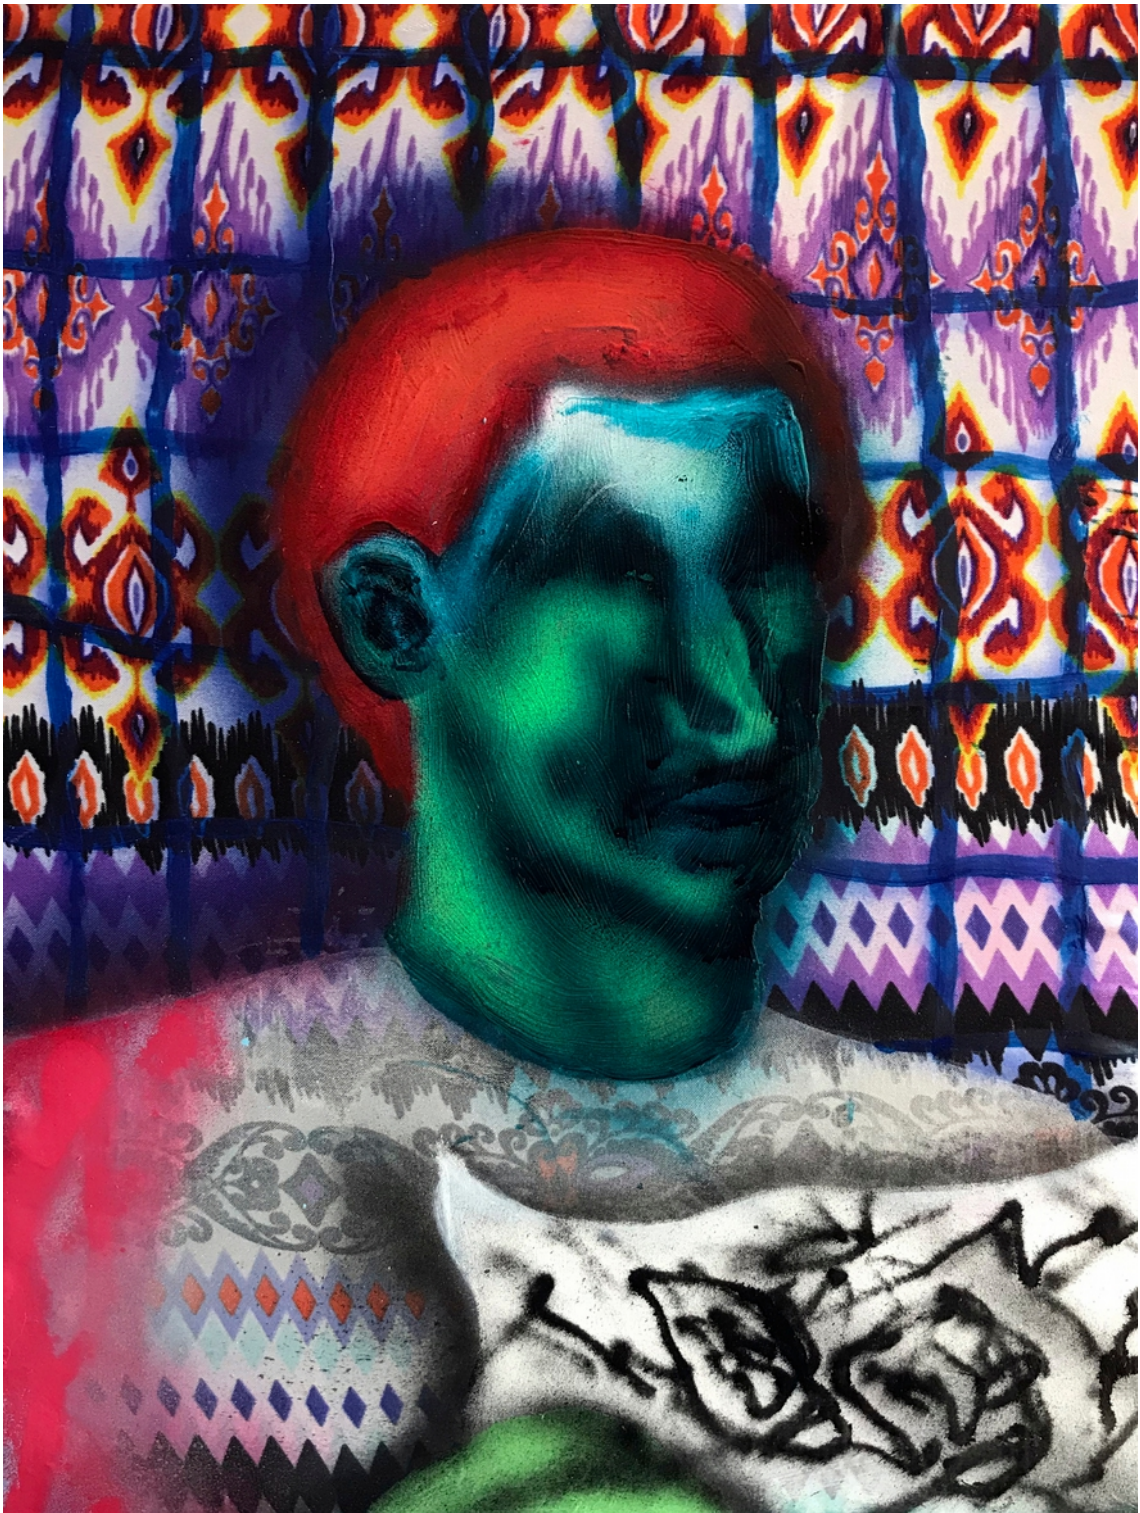

Archi^{raar}

Enne Boi

Rebus (The Storm)

2020

oil, ink and spray paint on wood

60 x 45cm

unique

Rebus (The Drawing)

2018

acrylic, ink and spray paint on patterned canvas

40 x 30 cm

unique

Rebus (The Bottle)

2018

acrylic and ink on patterned canvas

46 x 38 cm

unique

Liggende Boer II
2016

oil and spray on canvas
80 x 100 cm
unique

Rebus (The Waterfall)

2016

oil on canvas

37.5 x 27.5 cm

unique

Rebus (The Ambush)
2016

oil on canvas
37.5 x 27.5 cm
unique

Rebus (Red Boy)
2016

oil on canvas
38 x 28cm
unique

Rebus (Green Boy)

2016

Oil on canvas

38 x 28cm